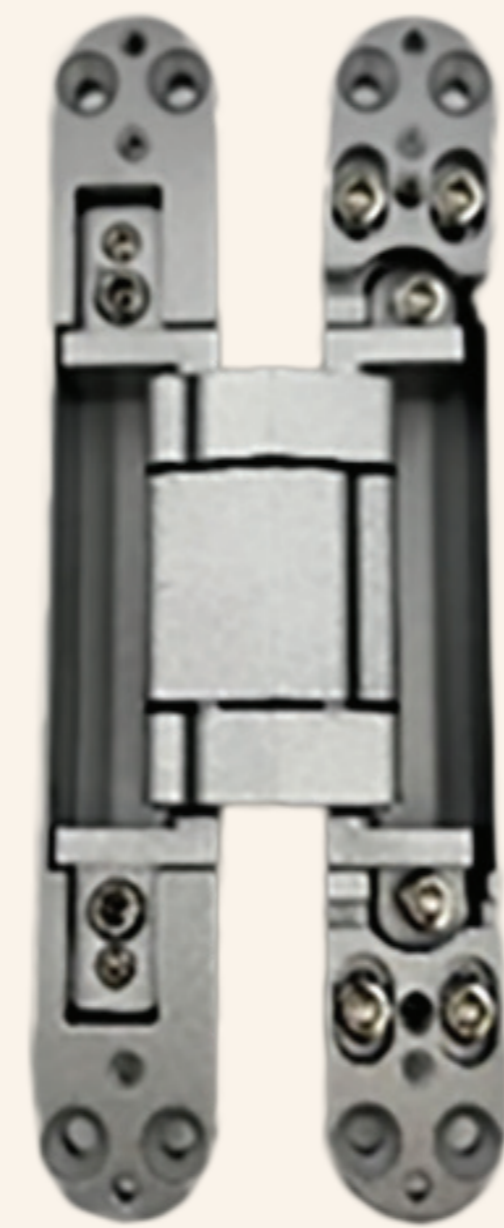

**4*3*2.5 MM
BLACK-SS-MAB-MSB-PVD**

CONCEALED DOOR HINGES 3D ADJUSTABLE
G 3D40 150*25
BLACK-MSN-PVD