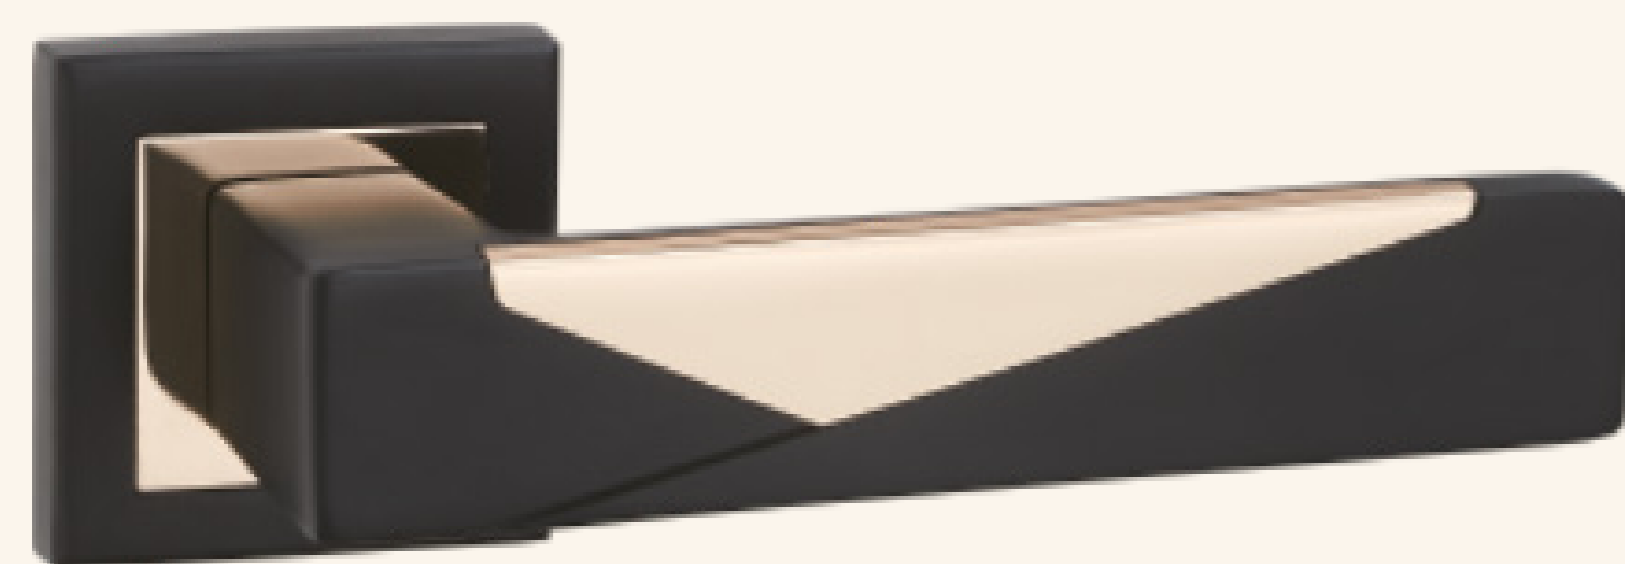

INNOVATIVE

DOOR

SYSTEM

V1 ROSE

MATT GOLD

BLACK

MSN

V2 ROSE