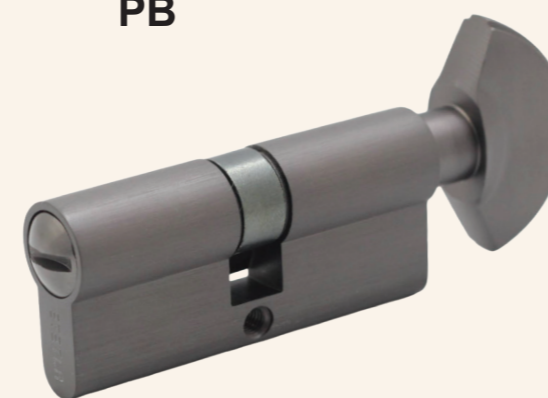

SC - ST - 70mm

SS

MAT BRASS

GOLD

BLACK

MSB

MAB

SN

DC - ST - 70mm

MAT BRASS

GOLD

BLACK

MSB

MAB

BC - ST - 70mm

SS

MAT BRASS

PB

BLACK

MSB

MAB