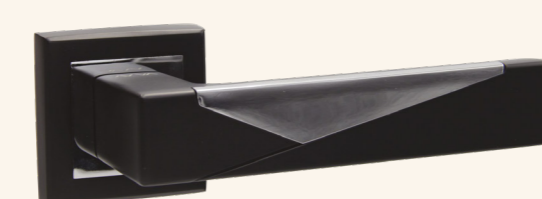

V1 ROSE

MATT GOLD

BLACK

MSN

V2 ROSE

BLACK/RGP

MSN/RGP

MSN/CP

MSB/MSN

BLACK/CP

MAB/RGP