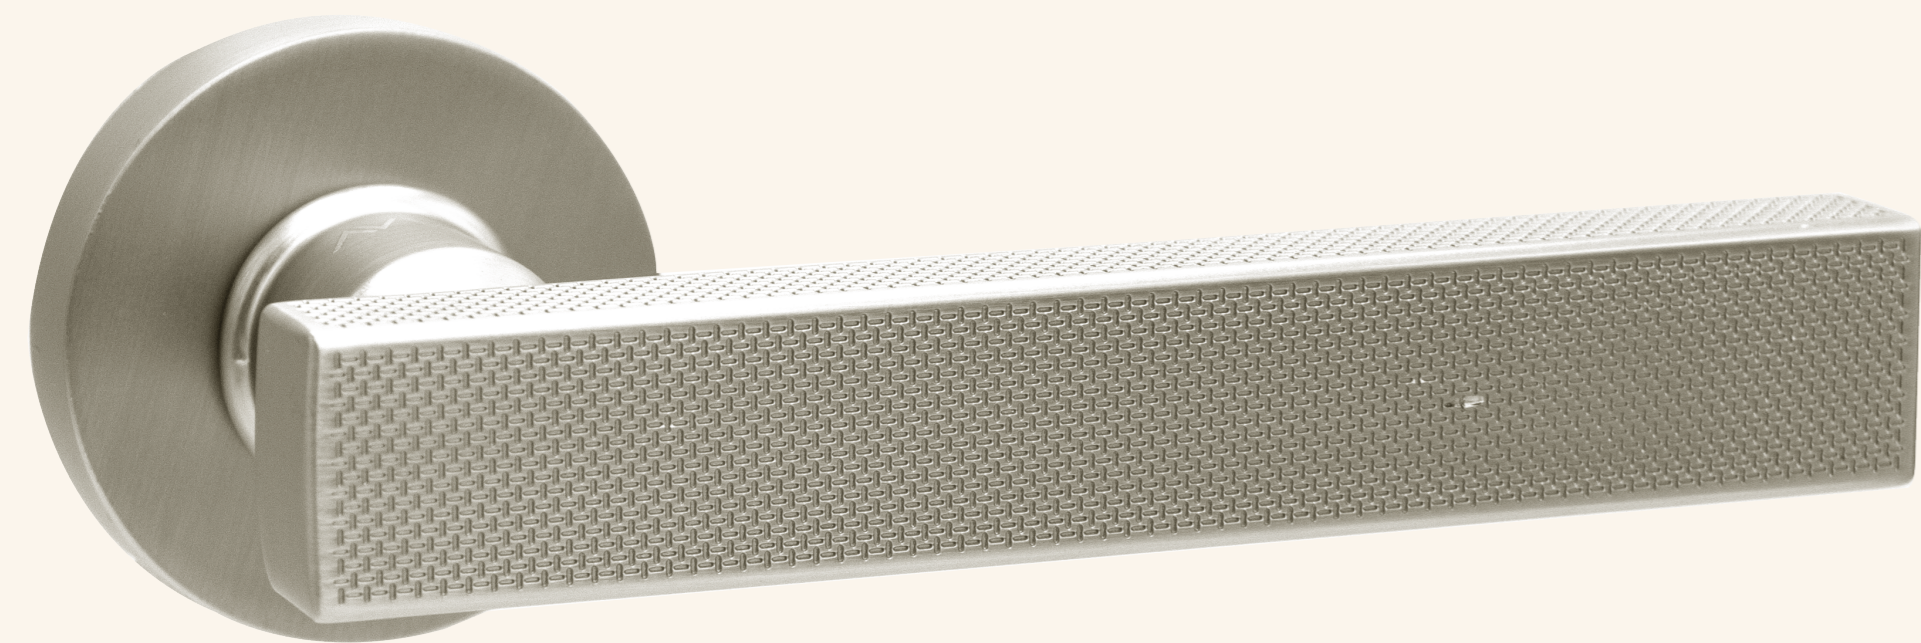

V10 ROSE

MSN