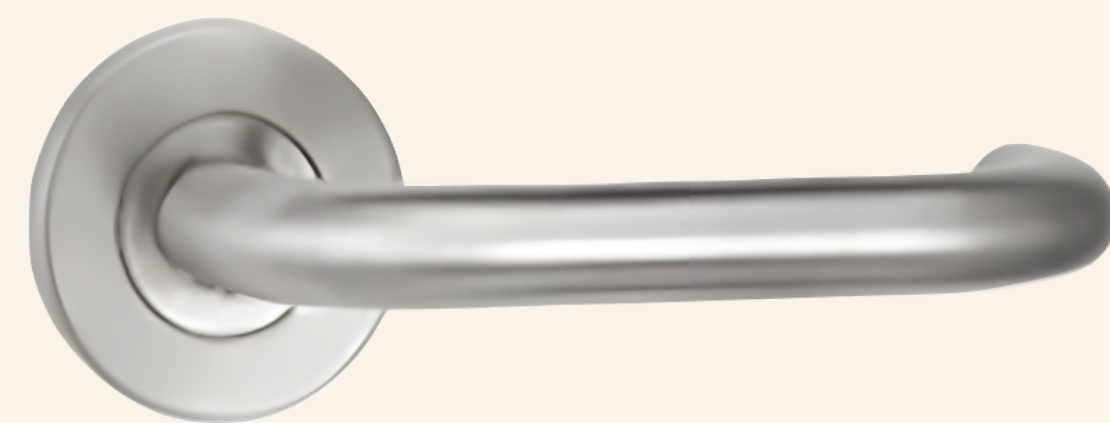

- 300 MM
- 400 MM
- 500 MM
- 600 MM

SEPARATE BLACK DOOR HANDLE

- 19 MM
- 22 MM

SEPARATE SS DOOR HANDLE

- 19 MM
- 22 MM

HANDL SS201 22MM SOLID SS

HANDLE SS201 22MM

BLACK-SS