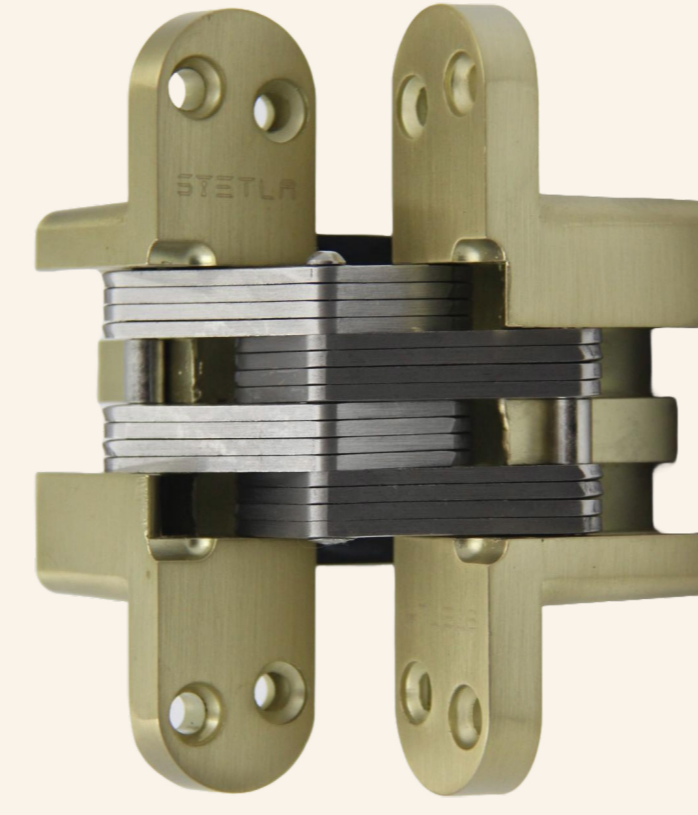

PB

BLACK

MSB

MAB

H-2D-ST-22\_118\_28

SN

BLACK

MAT BRASS