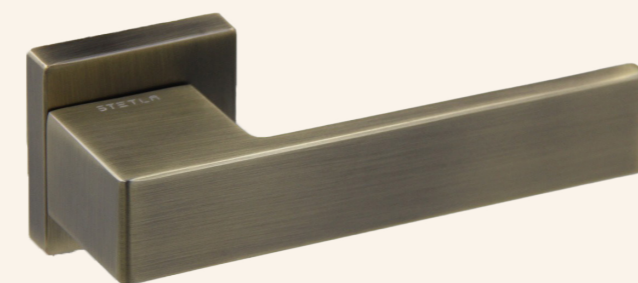

ST - 7701

MSB

BLACK

MSN

ST - 7703

MSB

MAB

MSN

BLACK