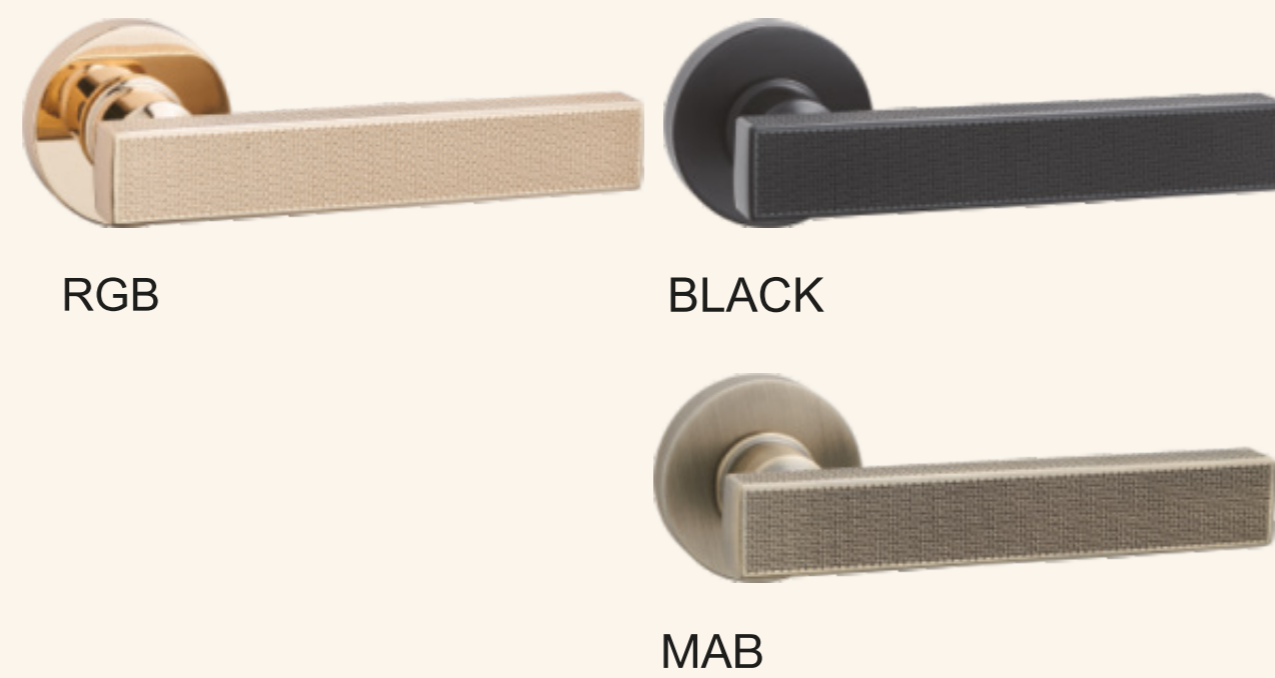

RGB

BLACK

MAB