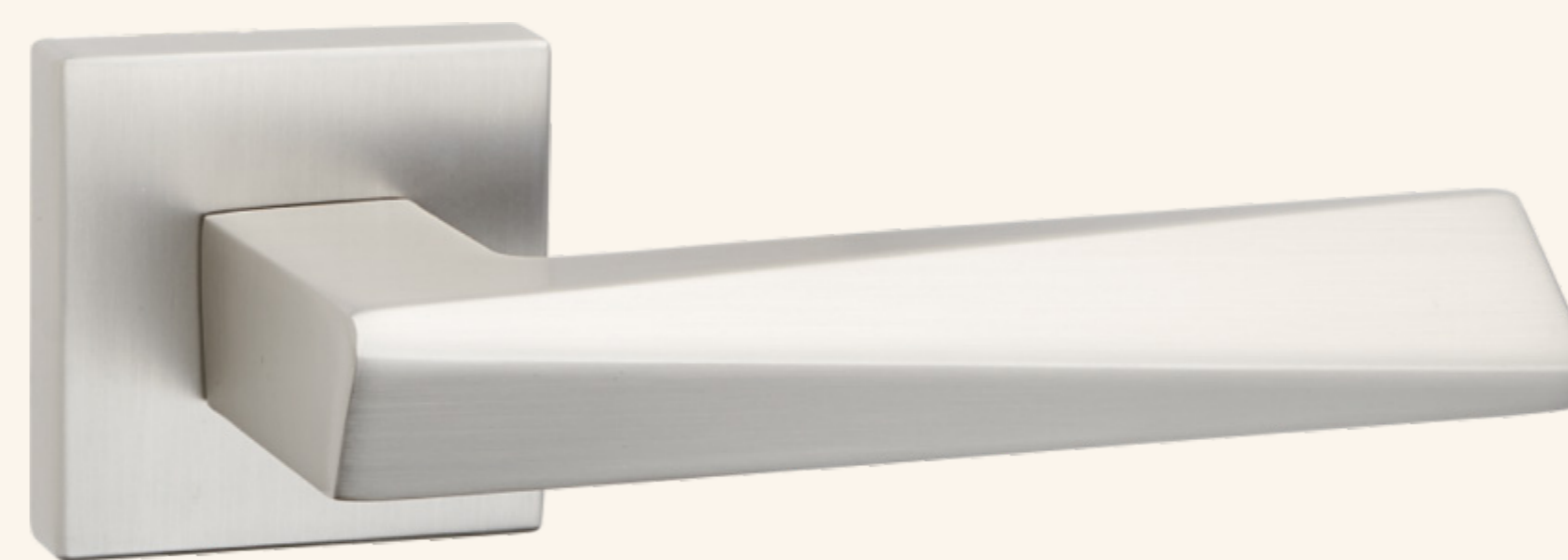

V5 ROSE

BLACK/CP

V7 ROSE

V6 ROSE

MSN

V8 ROSE

MSN