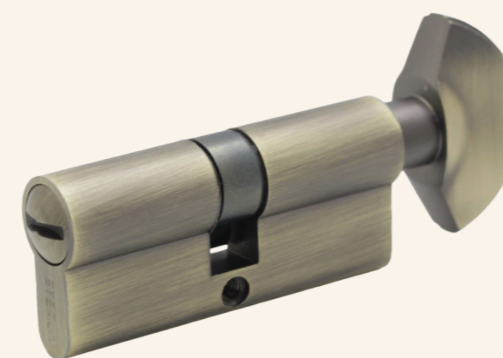

SC - ST - 70mm

SS

MAT BRASS

GOLD

BLACK

MSB

MAB

SN

DC - ST - 70mm

MAT BRASS

GOLD

BLACK

MSB

MAB

BC - ST - 70mm

SS

MAT BRASS

PB

BLACK

MSB

MAB