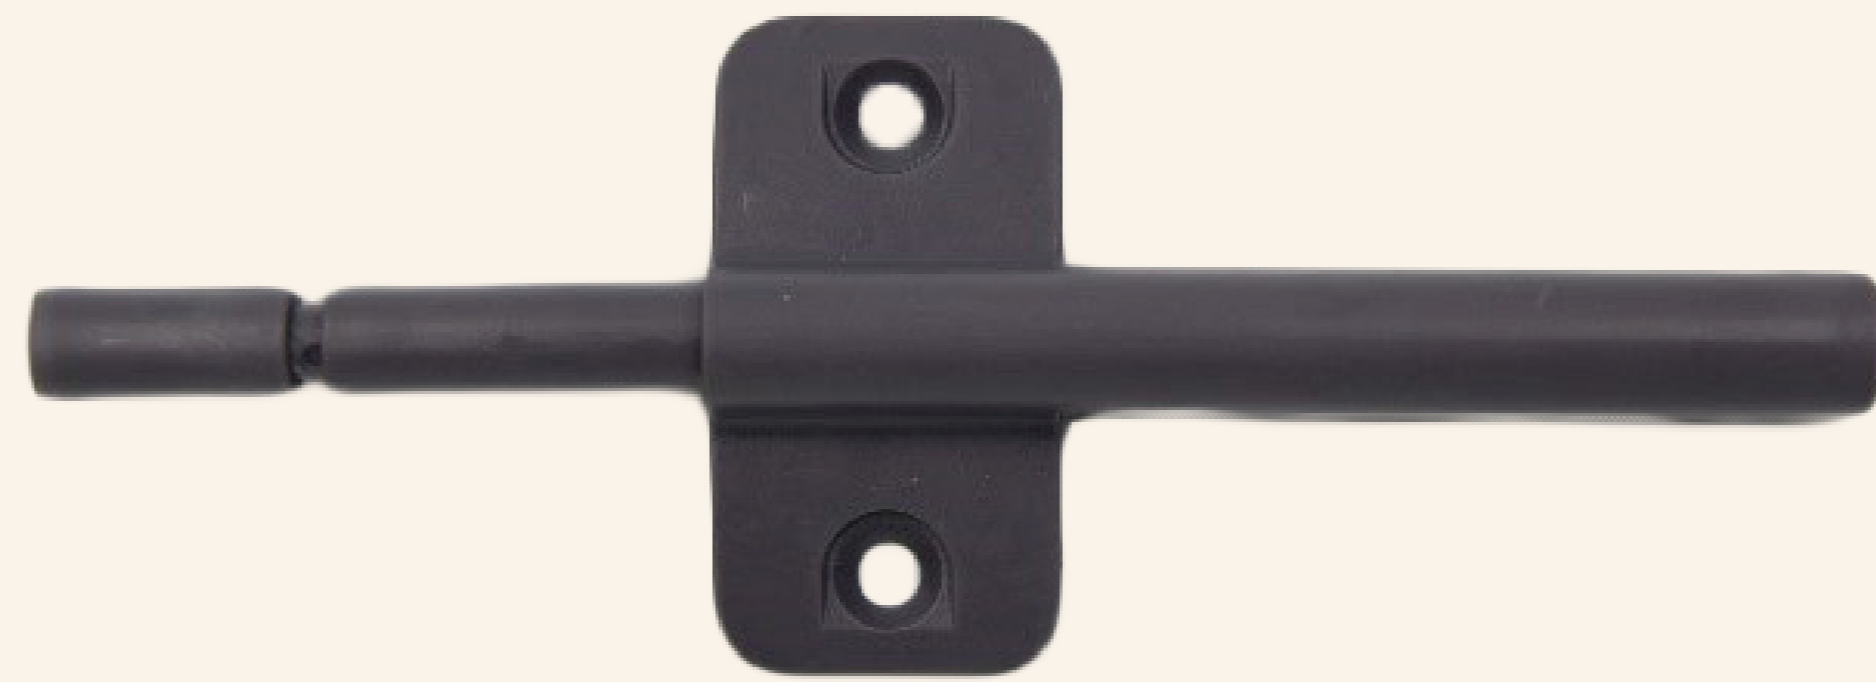

TIC TRAK

DOOR STOPPER