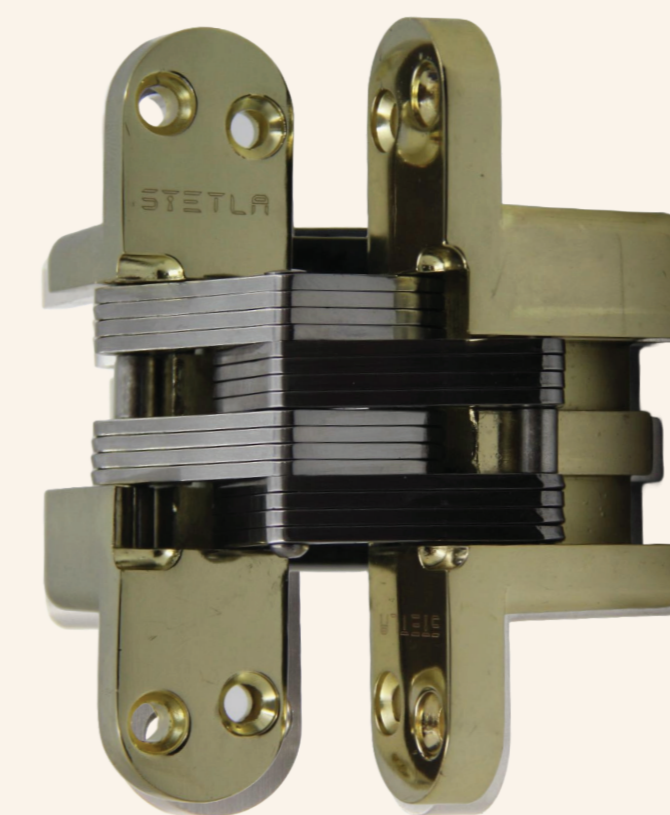

PB

BLACK

MSB

MAB

H-2D-ST-22\_118\_28

SN

BLACK

MAT BRASS