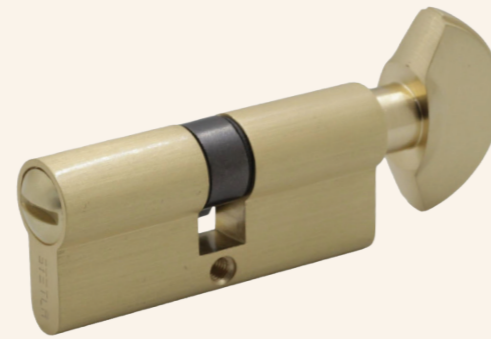

MAT BRASS

GOLD

BLACK

MSB

MAB

BC - ST - 70mm

SS

MAT BRASS