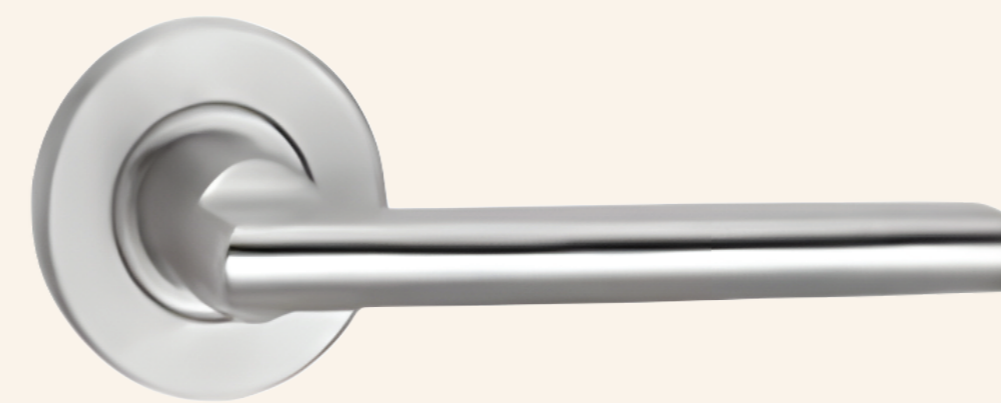

- 300 MM
- 400 MM
- 500 MM
- 600 MM

SEPARATE BLACK DOOR HANDLE

- 19 MM
- 22 MM

SEPARATE SS DOOR HANDLE

- 19 MM
- 22 MM

HANDL SS201 22MM SOLID SS

HANDLE SS201 22MM

BLACK-SS