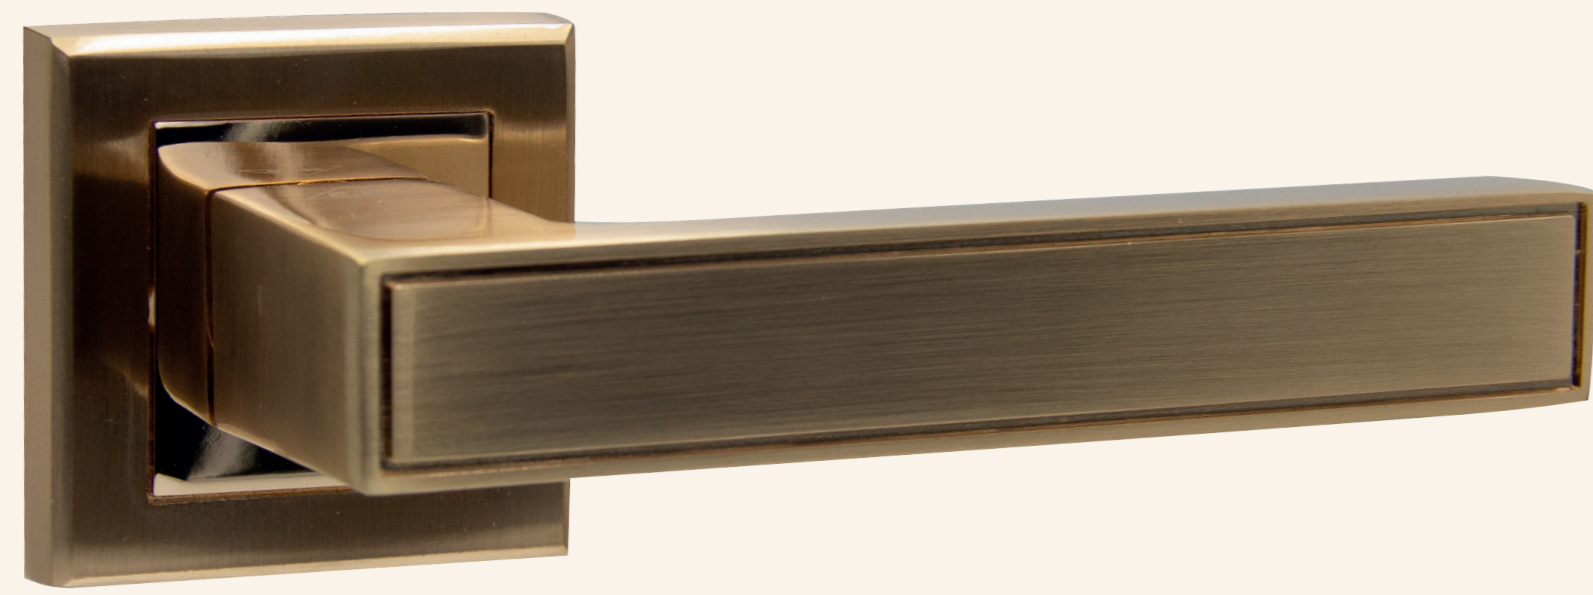

CD/011

RGP

BLACK

MSN

MAB