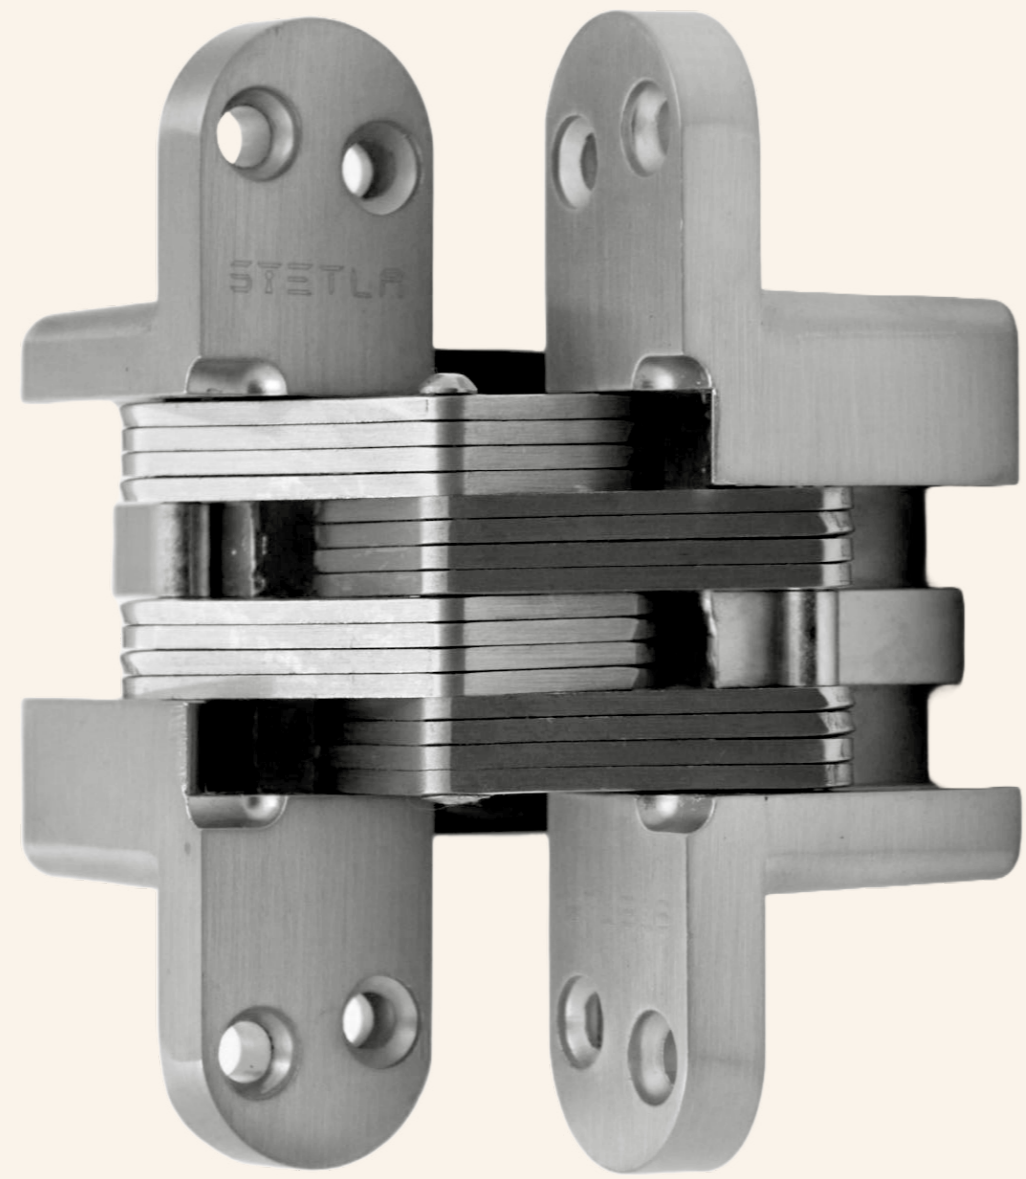

PB

BLACK

MSB

MAB

H-2D-ST-22\_118\_28

SN

BLACK

MAT BRASS