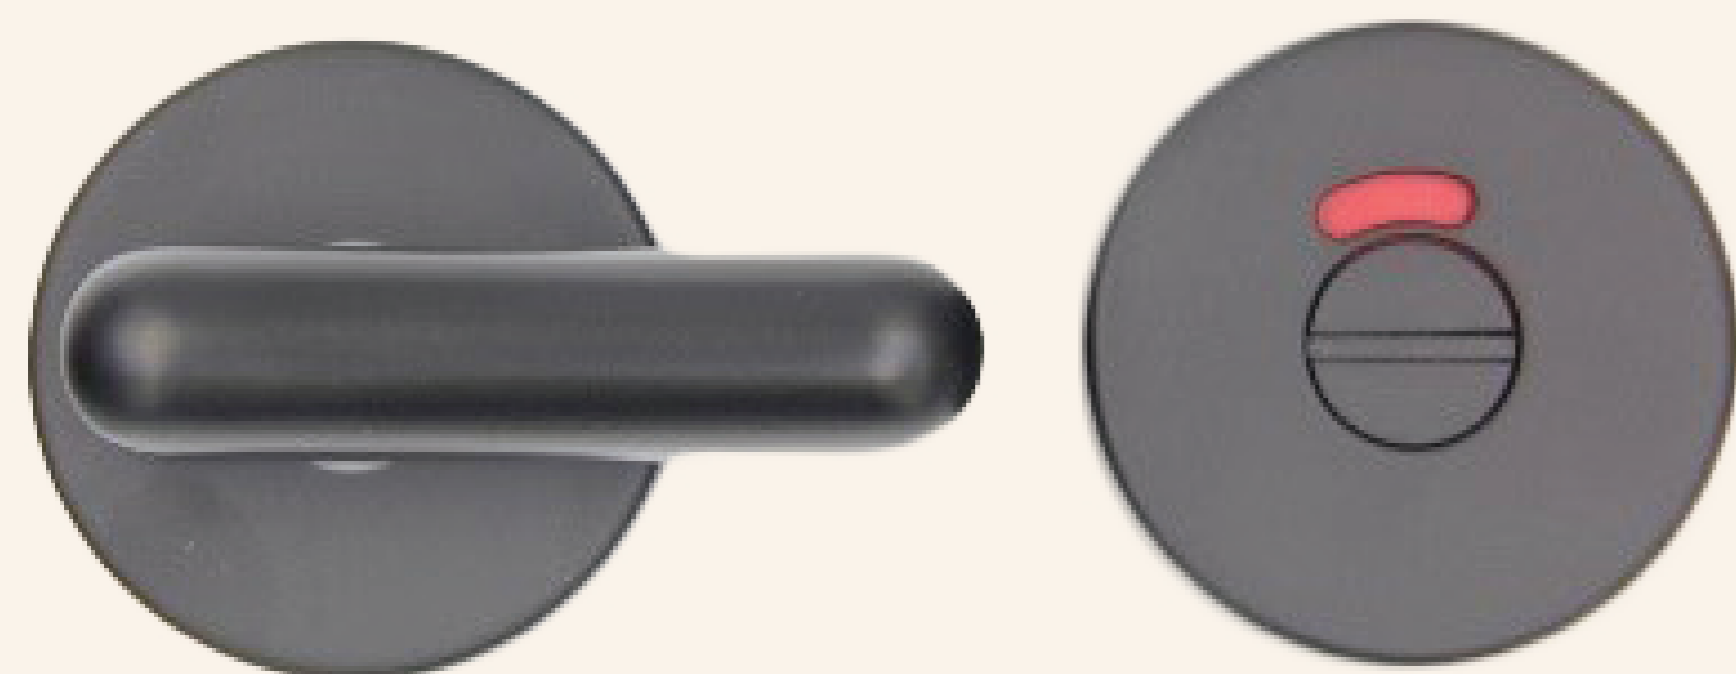

BLACK-MSN

BATH LOCK

SS BATH LOCK

- 50\*85 MM
- 55\*85 MM
- 60\*85 MM

BATH LOCK

- 76 MM

BLACK BATH LOCK

.7MM N