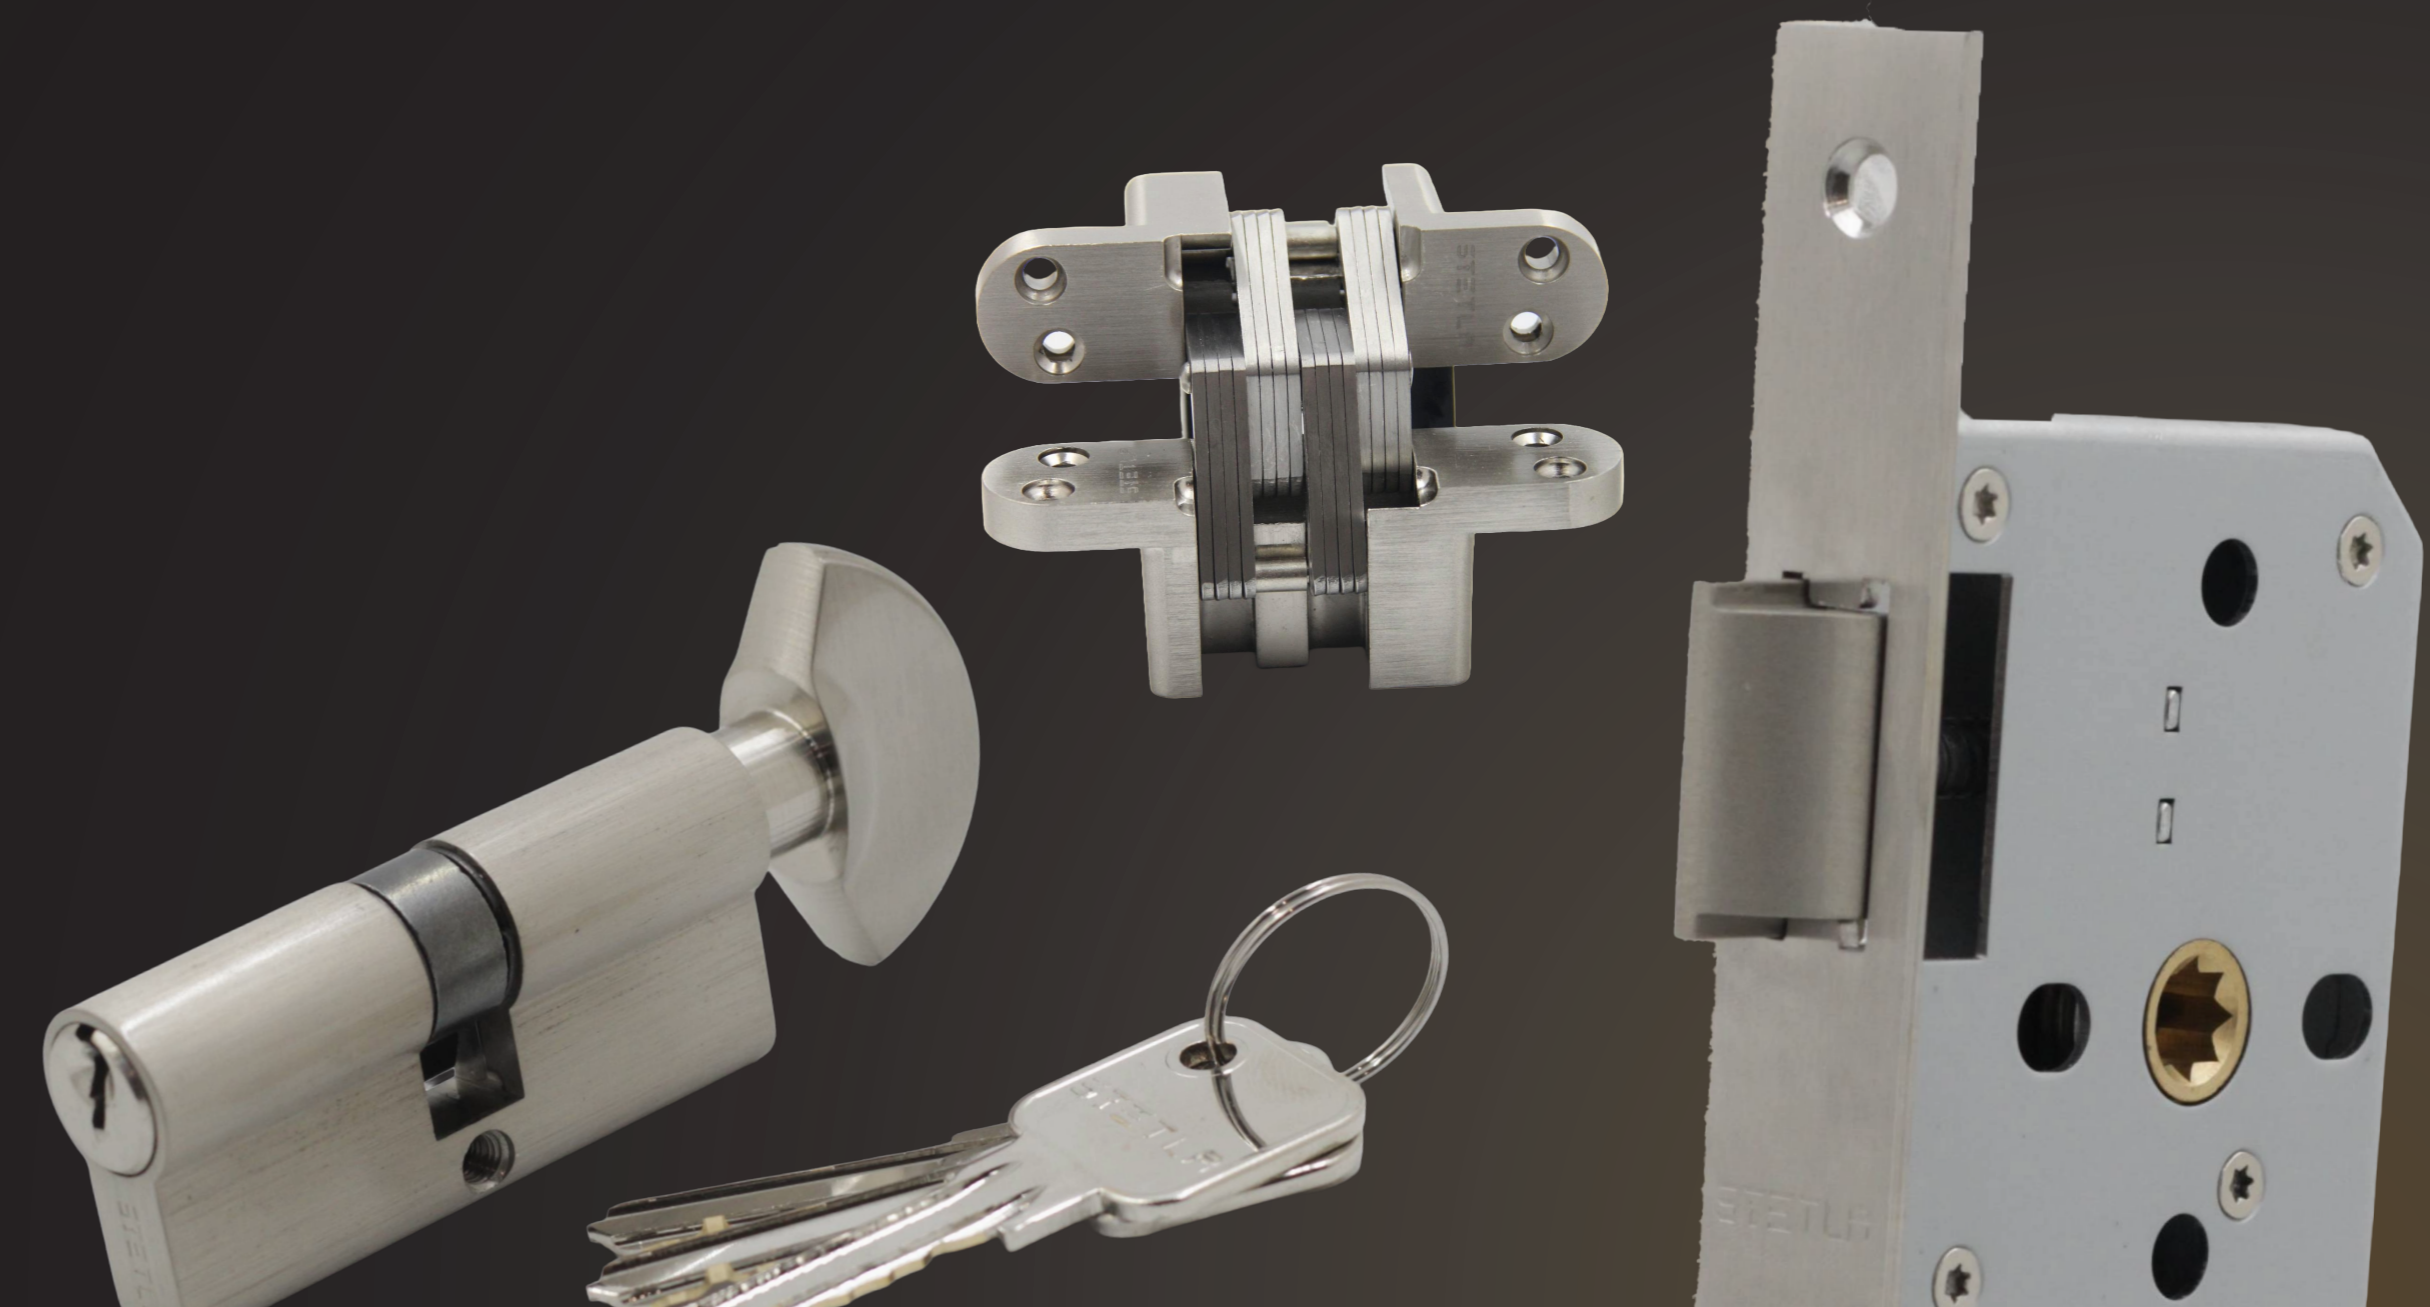

ST - 8500- 45mm

BLACK

MAT BRASS

TURKEY GOLD

MAB

MSB

STETLA® ACCESSORIES