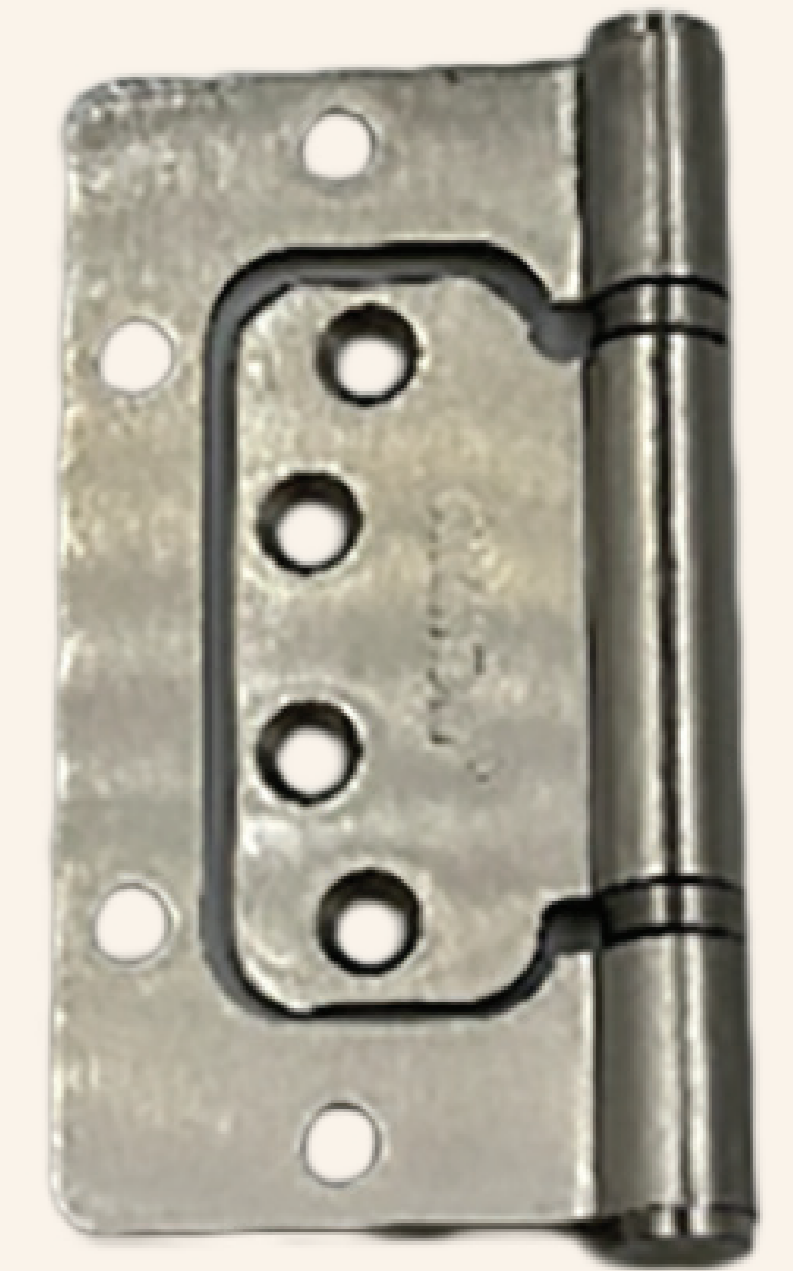

4*3.5*3MM BLACK-SS

HG S 2BB BLACK FR.SS

4.5*4.5*3.4MM SS