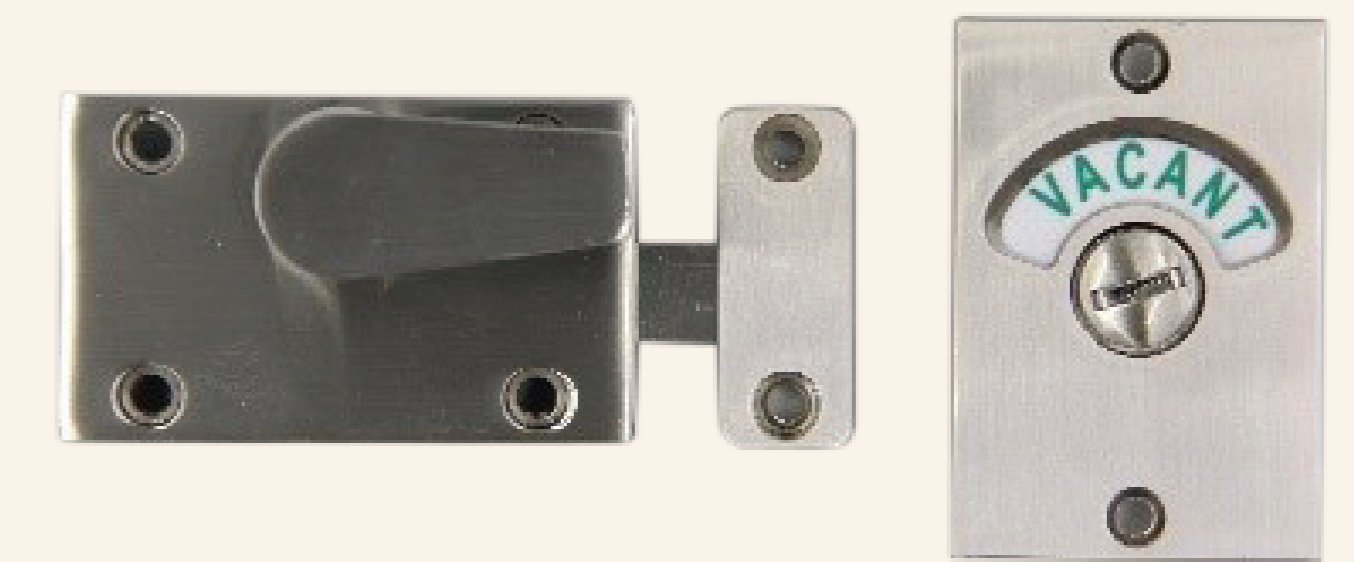

BLACK-MSN

BATH LOCK

SS BATH LOCK

- 50\*85 MM
- 55\*85 MM
- 60\*85 MM

BATH LOCK

- 76 MM

BLACK BATH LOCK

.7MM N