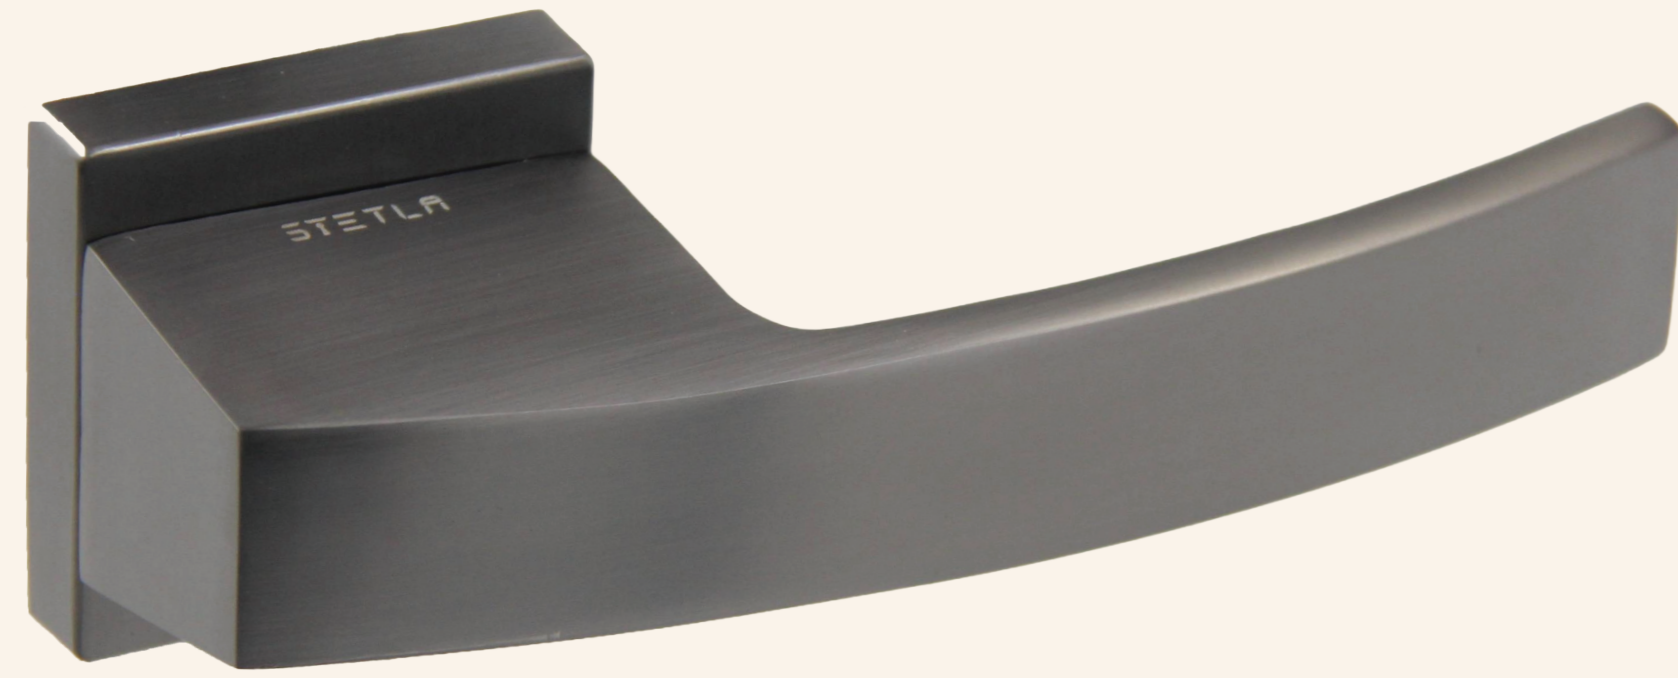

ST - 7701

MSB

BLACK

MSN

ST - 7703

MSB

MAB

MSN

BLACK