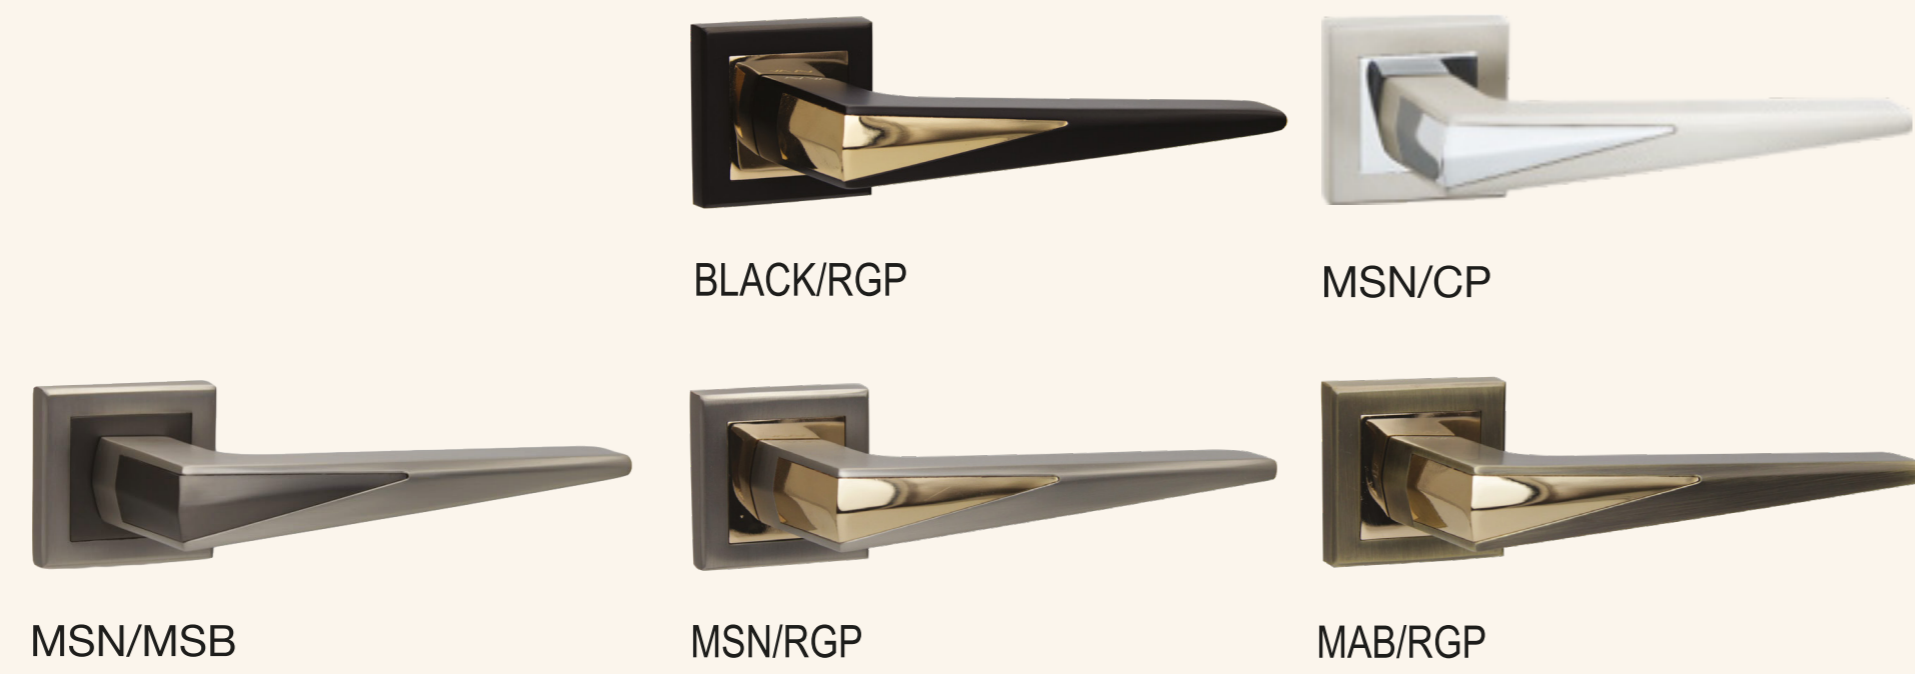

V5 ROSE

BLACK/CP

V7 ROSE

V6 ROSE

MSN

V8 ROSE

MSN