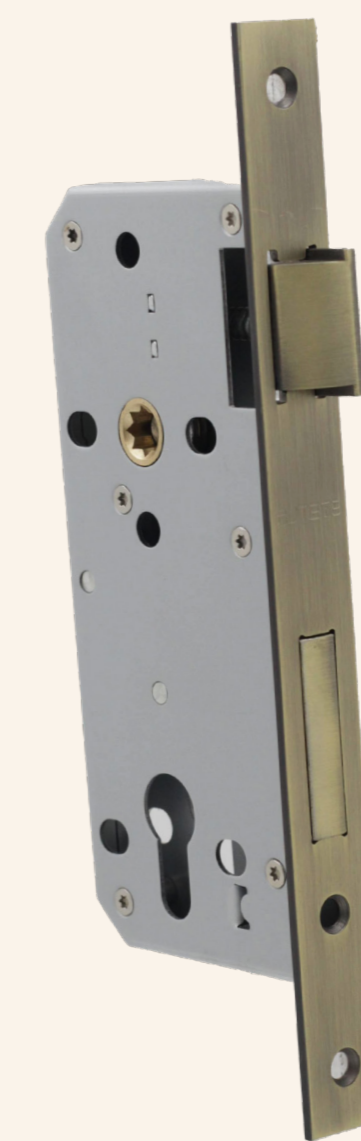

ST - 8500- 45mm

BLACK

MAT BRASS

TURKEY GOLD

MAB

MSB

STETLA® ACCESSORIES