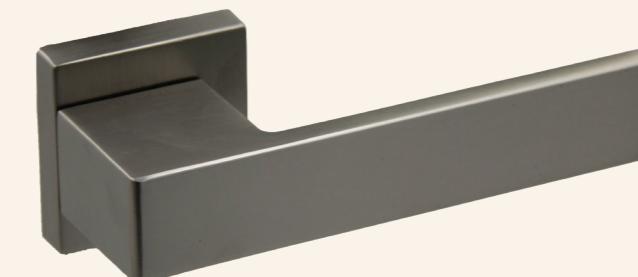

ST - 7701

MSB

BLACK

MSN

ST - 7703

MSB

MAB

MSN

BLACK