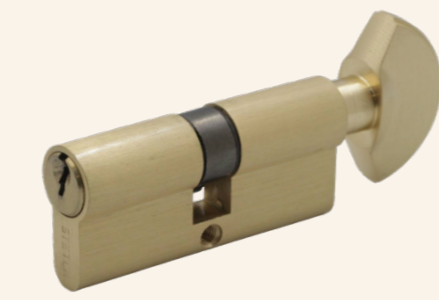

SC - ST - 70mm

SS

MAT BRASS

GOLD

BLACK

MSB

MAB

SN

DC - ST - 70mm

MAT BRASS

GOLD

BLACK

MSB

MAB

BC - ST - 70mm

SS

MAT BRASS

PB

BLACK

MSB

MAB