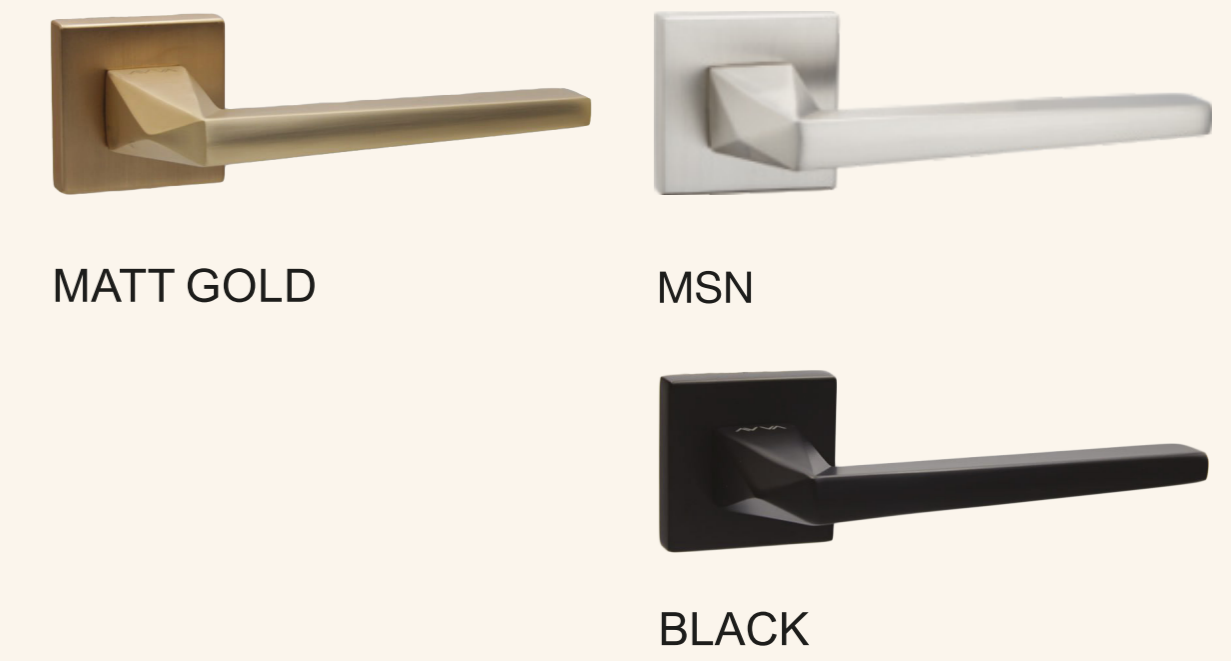

MRGB

MSN

BLACK

MAB

V11 ROSE

MAB

MATT GOLD

MSN