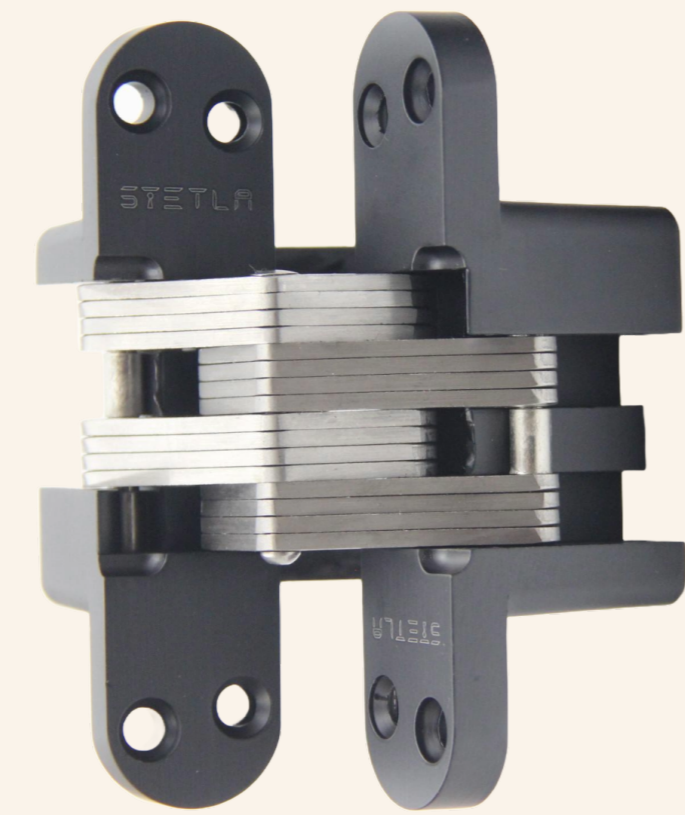

PB

BLACK

MSB

MAB

H-2D-ST-22\_118\_28

SN

BLACK

MAT BRASS