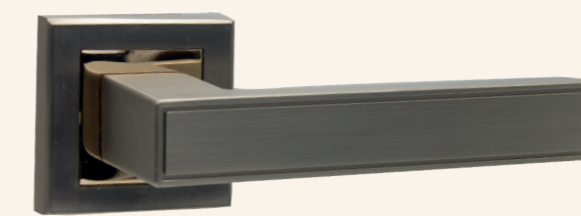

RGP

MSN/RGP

BLACK

MSN

MAB