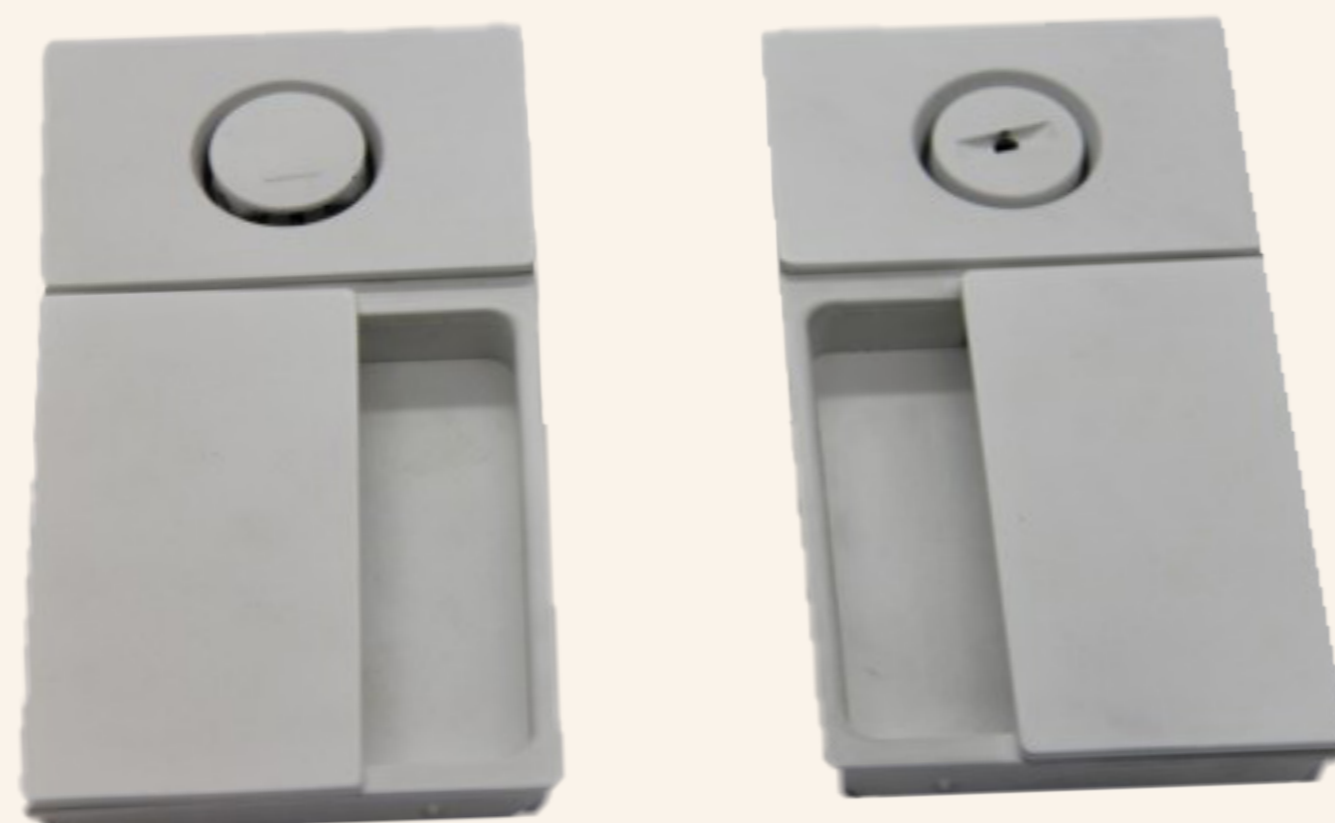

CH - MAG – 7255

BLACK

WHITE

MSN

UNIHANDLE®
CONCEALED DOOR
HANDLE SET