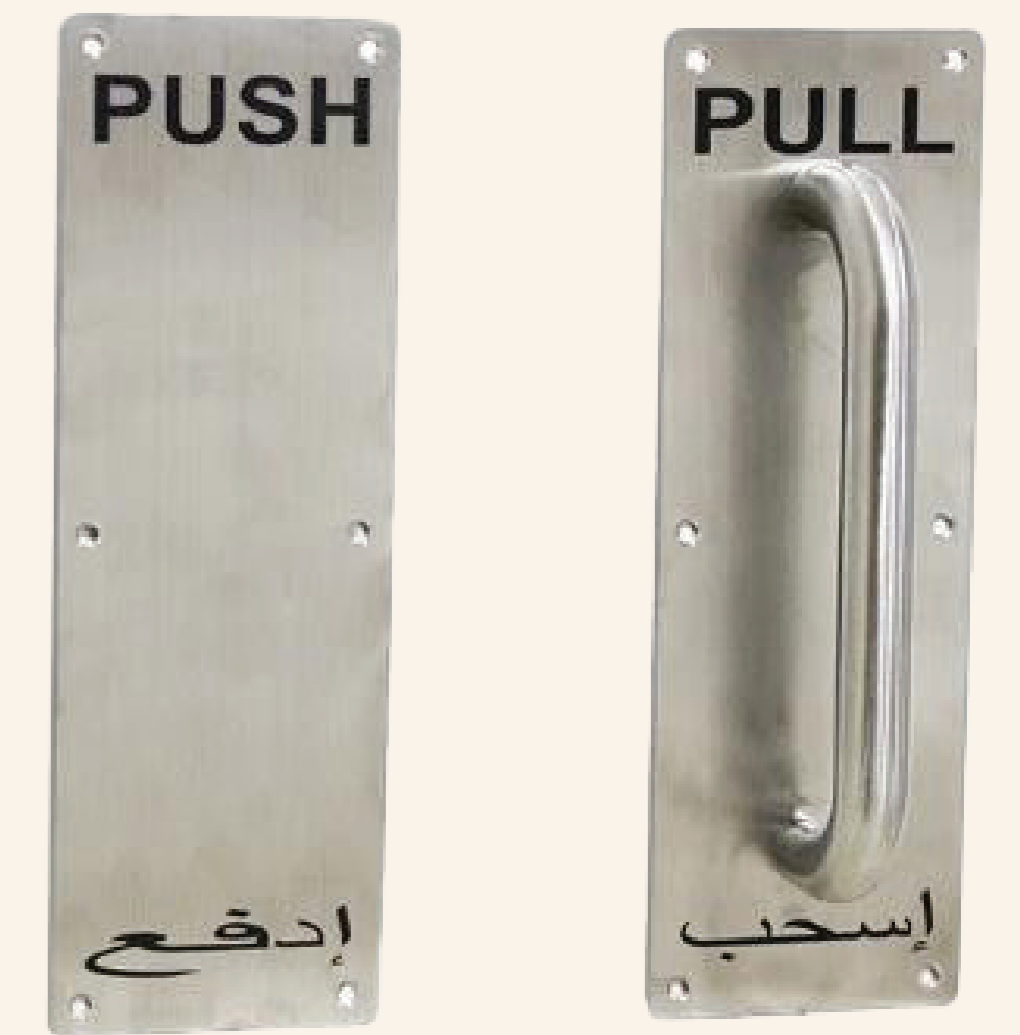

FORNITURE HANDLE

PUSH PULL DOOR HANDLE