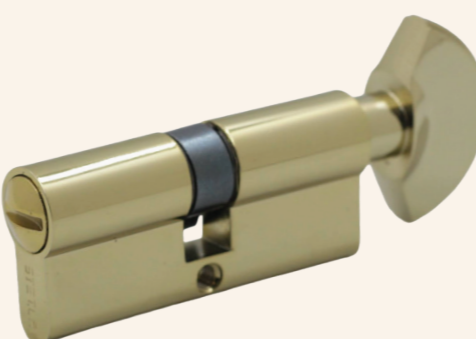

SC - ST - 70mm

SS

MAT BRASS

GOLD

BLACK

MSB

MAB

SN

DC - ST - 70mm

MAT BRASS

GOLD

BLACK

MSB

MAB

BC - ST - 70mm

SS

MAT BRASS

PB

BLACK

MSB

MAB