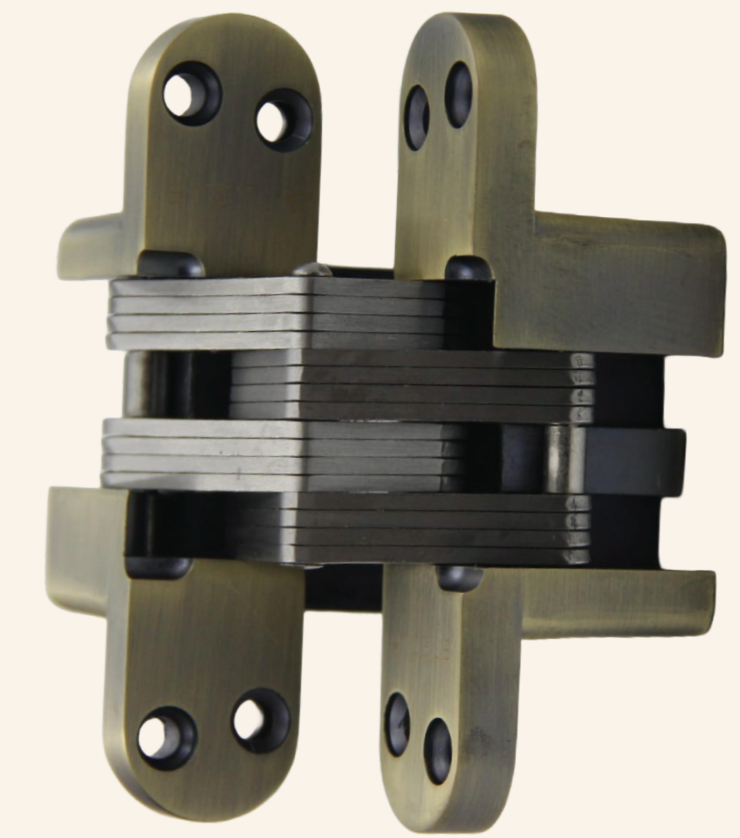

MAB

STETLA® ACCESSORIES